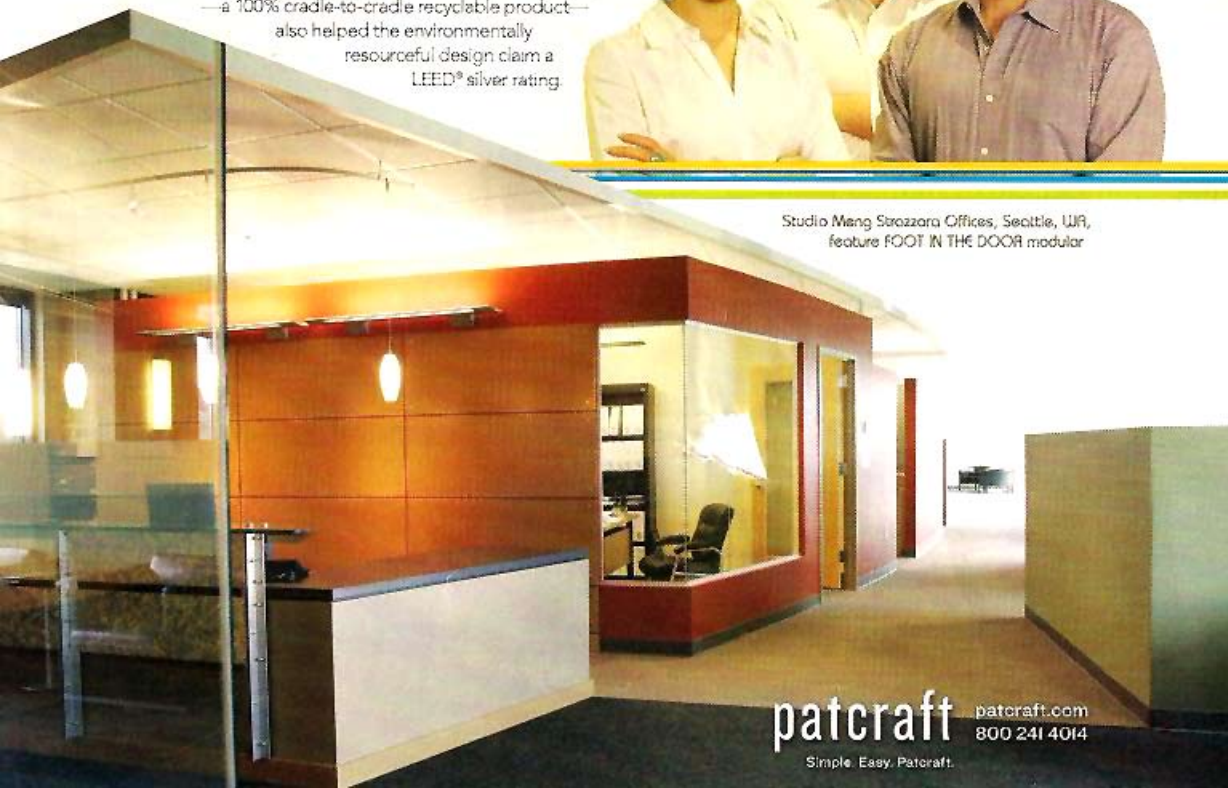

Shamera Baldwin

Chris Davidson

Steve Lee

patcraft

patcraft.com
800 241 4014

Simple. Easy. Patcraft.